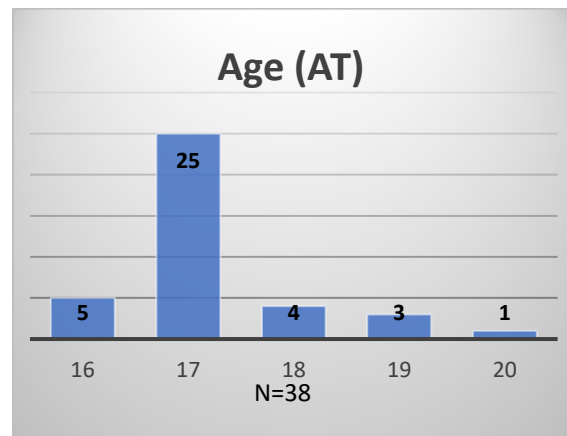

Daily Data Dashboard – March 15, 2023

Demographics for JTDC Population

Wednesday Morning Midnight Count

Total # of probation Involved youth¹: 1,132

¹ Probation Active: Any youth who is pending sentencing with an active social history, has been formally placed on probation or supervision with Cook County Juvenile Probation on the date of the report.

*Age, Gender and Race for Criminal Court population (N=1) is not represented in this report.

Data sources: cFive Supervisor – Probation Population and RMIS – JTDC Population

Daily Data Dashboard – March 15, 2023
Demographics for JTDC Population
Wednesday Morning Midnight Count