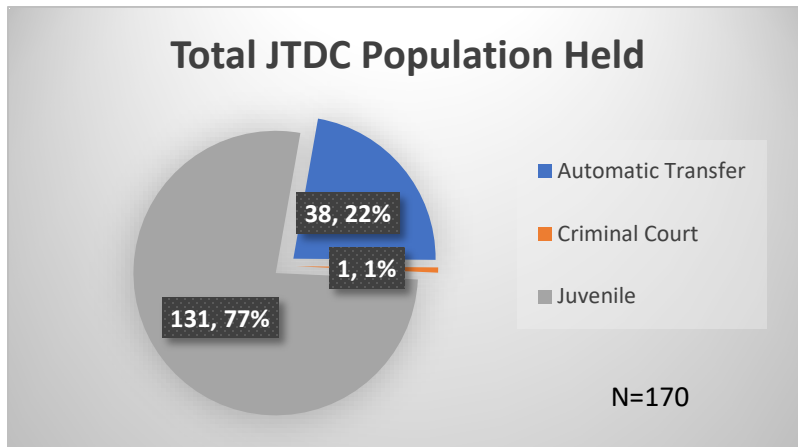

Daily Data Dashboard – March 15, 2023

Demographics for JTDC Population

Wednesday Morning Midnight Count

Total # of probation Involved youth¹: 1,132

¹ Probation Active: Any youth who is pending sentencing with an active social history, has been formally placed on probation or supervision with Cook County Juvenile Probation on the date of the report.

*Age, Gender and Race for Criminal Court population (N=1) is not represented in this report.

Data sources: cFive Supervisor – Probation Population and RMIS – JTDC Population

Daily Data Dashboard – March 15, 2023
Demographics for JTDC Population
Wednesday Morning Midnight Count