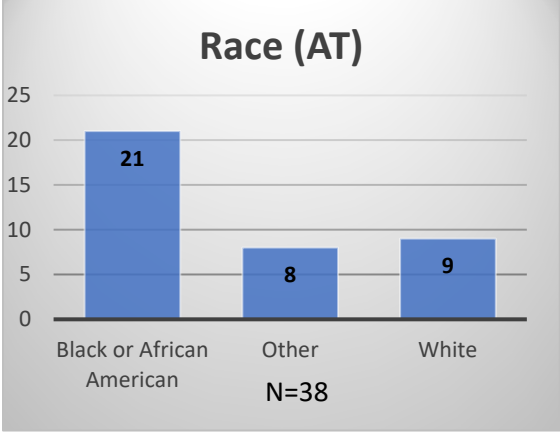

Daily Data Dashboard – March 15, 2023

Demographics for JTDC Population

Wednesday Morning Midnight Count

Total # of probation Involved youth¹: 1,132

¹ Probation Active: Any youth who is pending sentencing with an active social history, has been formally placed on probation or supervision with Cook County Juvenile Probation on the date of the report.

*Age, Gender and Race for Criminal Court population (N=1) is not represented in this report.

Data sources: cFive Supervisor – Probation Population and RMIS – JTDC Population

Daily Data Dashboard – March 15, 2023
Demographics for JTDC Population
Wednesday Morning Midnight Count