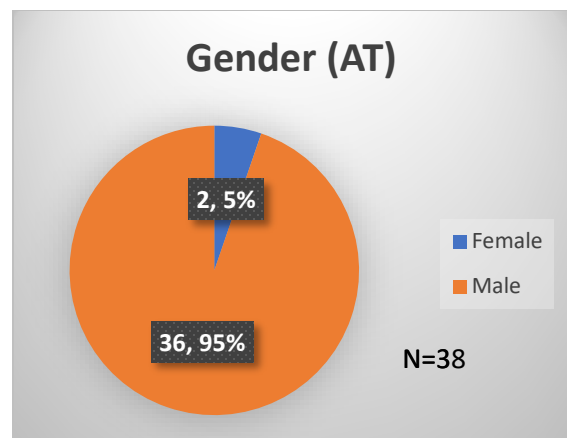

Daily Data Dashboard – March 15, 2023

Demographics for JTDC Population

Wednesday Morning Midnight Count

Total # of probation Involved youth¹: 1,132

¹ Probation Active: Any youth who is pending sentencing with an active social history, has been formally placed on probation or supervision with Cook County Juvenile Probation on the date of the report.

*Age, Gender and Race for Criminal Court population (N=1) is not represented in this report.

Data sources: cFive Supervisor – Probation Population and RMIS – JTDC Population

Daily Data Dashboard – March 15, 2023
Demographics for JTDC Population
Wednesday Morning Midnight Count