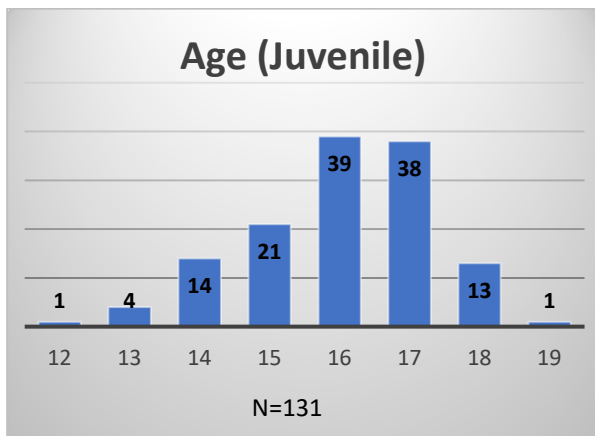

Daily Data Dashboard – March 15, 2023

Demographics for JTDC Population

Wednesday Morning Midnight Count

Total # of probation Involved youth¹: 1,132

¹ Probation Active: Any youth who is pending sentencing with an active social history, has been formally placed on probation or supervision with Cook County Juvenile Probation on the date of the report.

*Age, Gender and Race for Criminal Court population (N=1) is not represented in this report.

Data sources: cFive Supervisor – Probation Population and RMIS – JTDC Population

Daily Data Dashboard – March 15, 2023
Demographics for JTDC Population
Wednesday Morning Midnight Count