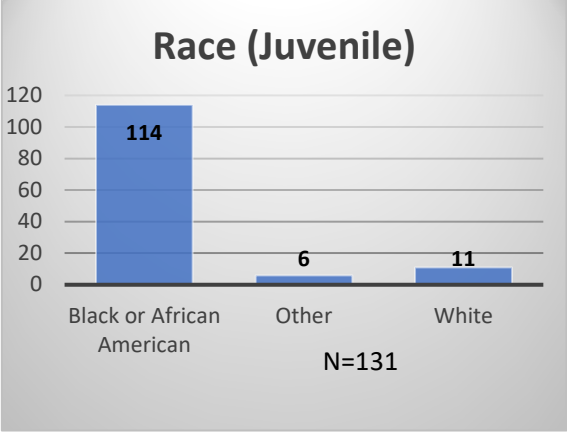

Daily Data Dashboard – March 15, 2023

Demographics for JTDC Population

Wednesday Morning Midnight Count

Total # of probation Involved youth¹: 1,132

¹ Probation Active: Any youth who is pending sentencing with an active social history, has been formally placed on probation or supervision with Cook County Juvenile Probation on the date of the report.

*Age, Gender and Race for Criminal Court population (N=1) is not represented in this report.

Data sources: cFive Supervisor – Probation Population and RMIS – JTDC Population

Daily Data Dashboard – March 15, 2023
Demographics for JTDC Population
Wednesday Morning Midnight Count