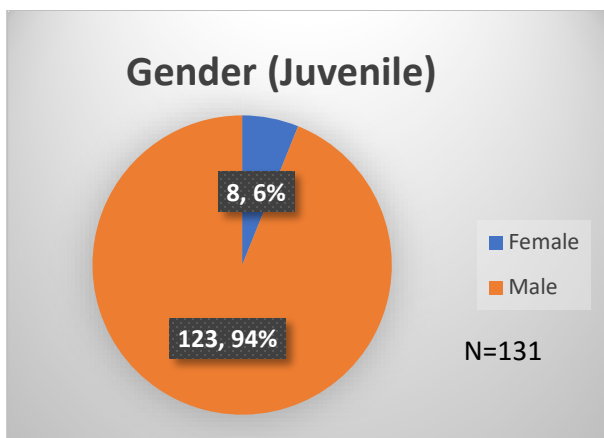

Daily Data Dashboard – March 15, 2023

Demographics for JTDC Population

Wednesday Morning Midnight Count

Total # of probation Involved youth¹: 1,132

¹ Probation Active: Any youth who is pending sentencing with an active social history, has been formally placed on probation or supervision with Cook County Juvenile Probation on the date of the report.

*Age, Gender and Race for Criminal Court population (N=1) is not represented in this report.

Data sources: cFive Supervisor – Probation Population and RMIS – JTDC Population

Daily Data Dashboard – March 15, 2023
Demographics for JTDC Population
Wednesday Morning Midnight Count